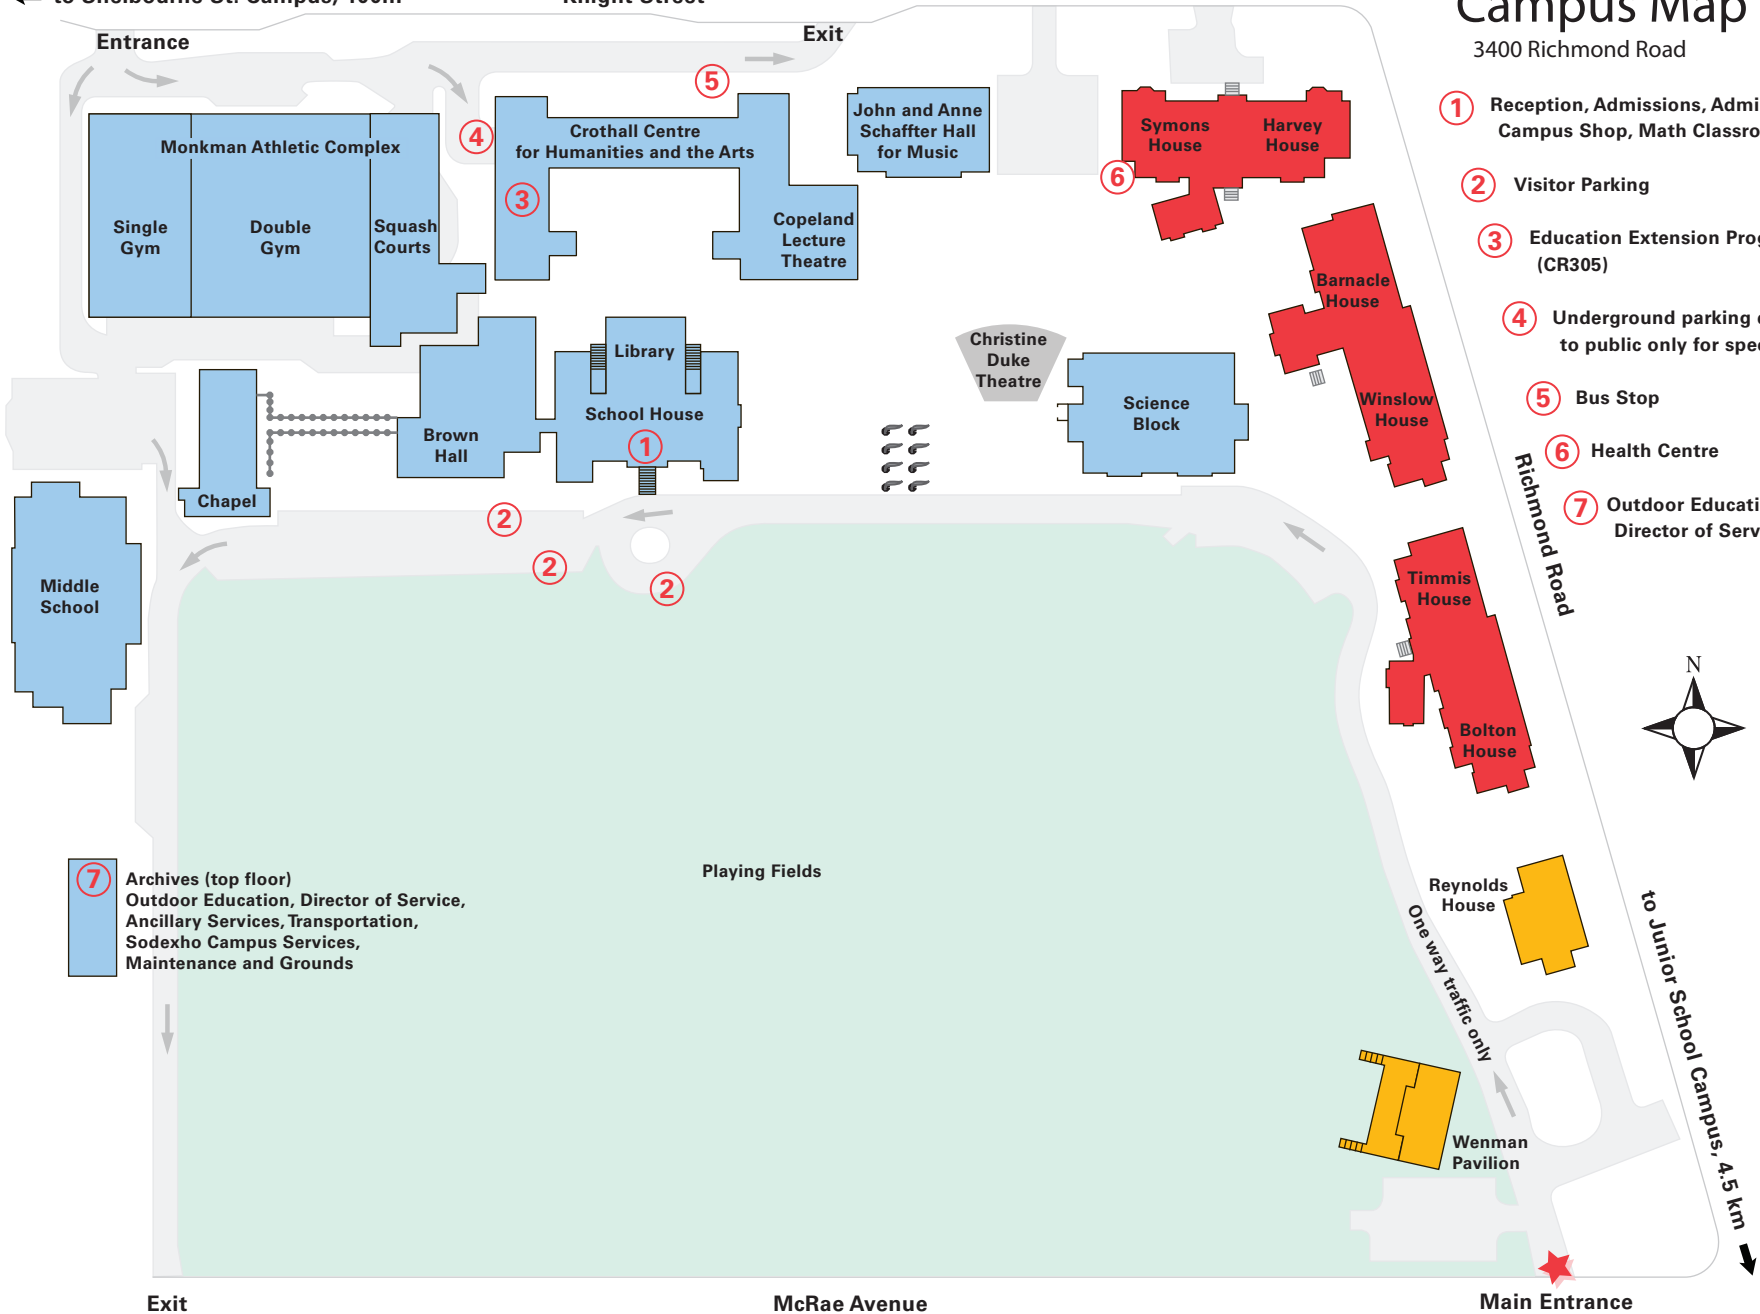

St. Michael's University School

Outstanding preparation for higher learning and for life.

Campus Map

3400 Richmond Road

← to Shelbourne St. Campus, 400m

Knight Street

Exit

Entrance

- ① Reception, Admissions, Administration, Campus Shop, Math Classrooms, Library
- ② Visitor Parking
- ③ Education Extension Programmes (CR305)
- ④ Underground parking entrance (open to public only for special events)
- ⑤ Bus Stop
- ⑥ Health Centre
- ⑦ Outdoor Education Office, Director of Service

- ⑦ Archives (top floor)
Outdoor Education, Director of Service,
Ancillary Services, Transportation,
Sodexo Campus Services,
Maintenance and Grounds

Playing Fields

Reynolds House

One way traffic only

Wenman Pavilion

to Junior School Campus, 4.5 km

Exit

McRae Avenue

Main Entrance